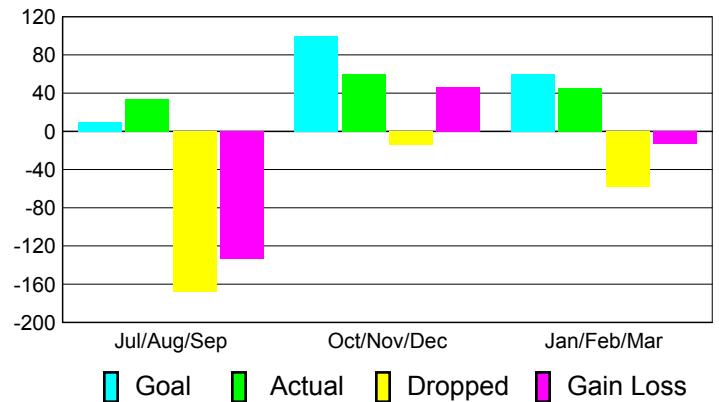

Membership Results 2010-2011

Goal, New, Dropped, Gain/Loss

Comparison of Membership Gain/Loss

Current Year Compared to the Previous Year