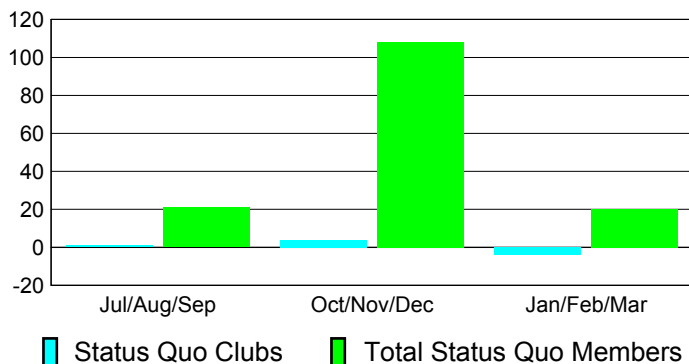

Club Results 2010-2011

Goal, New, Dropped, Gain/Loss

Comparison of Club Gain/Loss

Current Year Compared to the Previous Year

YTD Status Quo Clubs 2010-2011

Status Quo Clubs Compared to Status Quo Members

MEMBERSHIP

Membership Results
2010-2011

Membership
2009-2010

Month	Net Memb Goal	Actual New Memb	Actual Dropped Memb	Gain/Loss of Memb	Gain/Loss of Memb
Jul/Aug/Sep	10	34	-168	-134	-79
Oct/Nov/Dec	100	60	-14	46	118
Jan/Feb/Mar	60	45	-58	-13	10
Totals	170	139	-240	-101	49