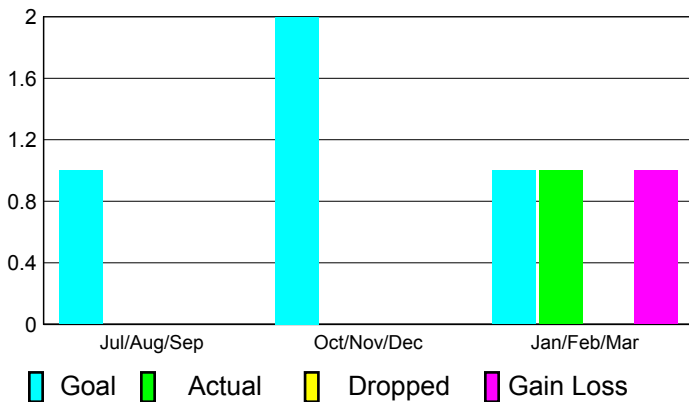

2010-2011 GMT Reports for District (or Undistricted) **District E 4**

GMT: **Doctor NICOLAS JARA OREL** Location: **VENEZUELA**

GMT CA: **3**

CLUBS

Club Results
2010-2011

Clubs
2009-2010

Month	New Club Goal	Actual New Clubs	Actual Dropped Clubs	Gain/Loss of Clubs	Gain/Loss of Clubs
Jul/Aug/Sep	1	0	0	0	0
Oct/Nov/Dec	2	0	0	0	2
Jan/Feb/Mar	1	1	0	1	1
Totals	4	1	0	1	3

Club Results 2010-2011

Goal, New, Dropped, Gain/Loss

Comparison of Club Gain/Loss

Current Year Compared to the Previous Year

YTD Status Quo Clubs 2010-2011

Status Quo Clubs Compared to Status Quo Members

MEMBERSHIP