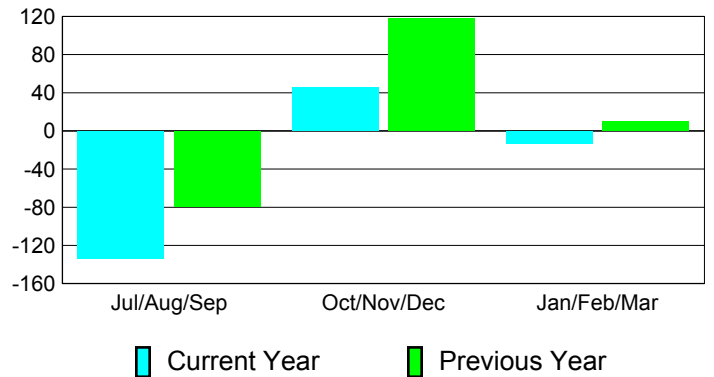

Membership Results
2010-2011

Membership
2009-2010

Month	Net Memb Goal	Actual New Memb	Actual Dropped Memb	Gain/Loss of Memb	Gain/Loss of Memb
Jul/Aug/Sep	10	34	-168	-134	-79
Oct/Nov/Dec	100	60	-14	46	118
Jan/Feb/Mar	60	45	-58	-13	10
Totals	170	139	-240	-101	49

Membership Results 2010-2011

Goal, New, Dropped, Gain/Loss

Comparison of Membership Gain/Loss

Current Year Compared to the Previous Year

Gender Comparison 2010-2011

Jul/Aug/Sep

Oct/Nov/Dec

Jan/Feb/Mar